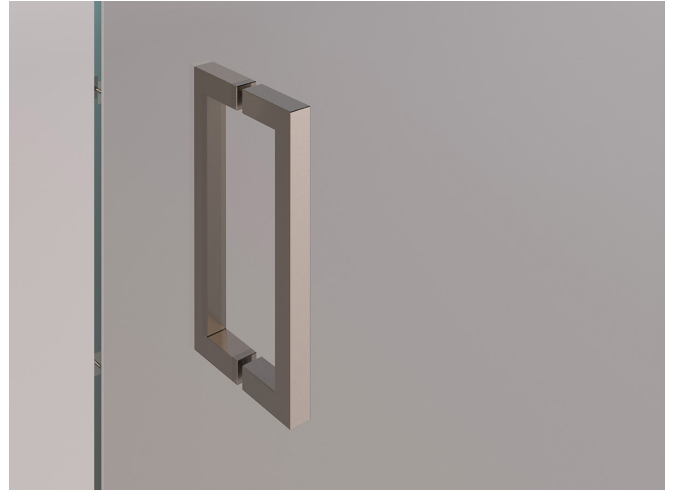

BOKART
GLASS

CLICK
Series

CLICK Series

The CLICK series enables the customization of the shower cabin to best fit your space. The hardware comes in various finishes aligned with modern bathroom design trends. In addition to the nine standard configurations, there is also the possibility of custom-made designs to fit your specific situation.

The CLICK series offers a wide selection of hardware finishes and the option to choose custom colors to match the look with other bathroom elements.

CLICK 01
Shower cabin in a niche with
pivot doors, wall-mounted.

CLICK 02
Shower cabin in a niche with
pivot doors and connecting to
fixed glass.

CLICK 03

Shower cabin in a niche with pivot doors, wall-mounted, and one fixed glass panel.

CLICK 04

Shower cabin in a niche with central pivot doors and two fixed glass panels.

CLICK 08
Corner shower cabin with two fixed glass panels and one door.

CLICK 09
Corner shower cabin with two fixed glass panels and double doors.

KNOBS AND PULL HANDLES

KNOB **SDK 300**

PULL HANDLE **SQ8X8**