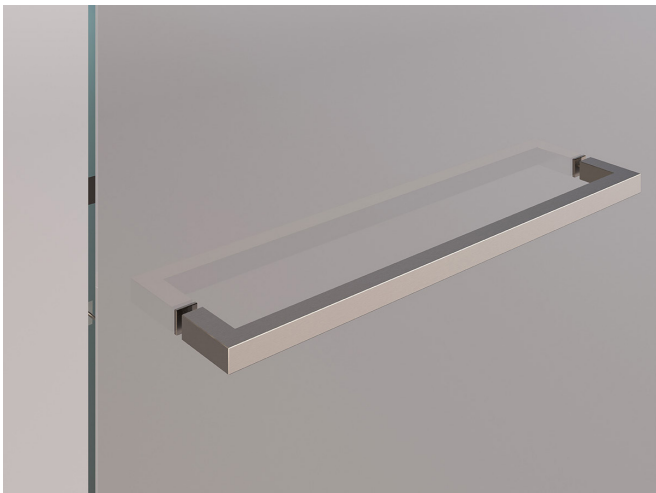

BOKART
GLASS

CLICK
Series

CLICK Series

The CLICK series enables the customization of the shower cabin to best fit your space. The hardware comes in various finishes aligned with modern bathroom design trends. In addition to the nine standard configurations, there is also the possibility of custom-made designs to fit your specific situation.

The CLICK series offers a wide selection of hardware finishes and the option to choose custom colors to match the look with other bathroom elements.

CLICK 01
Shower cabin in a niche with
pivot doors, wall-mounted.

CLICK 02
Shower cabin in a niche with
pivot doors and connecting to
fixed glass.

CLICK 03

Shower cabin in a niche with pivot doors, wall-mounted, and one fixed glass panel.

CLICK 04

Shower cabin in a niche with central pivot doors and two fixed glass panels.

CLICK 08
Corner shower cabin with two fixed glass panels and one door.

CLICK 09
Corner shower cabin with two fixed glass panels and double doors.

KNOBS AND PULL HANDLES

KNOB **SDK 300**

PULL HANDLE **SQ8X8**