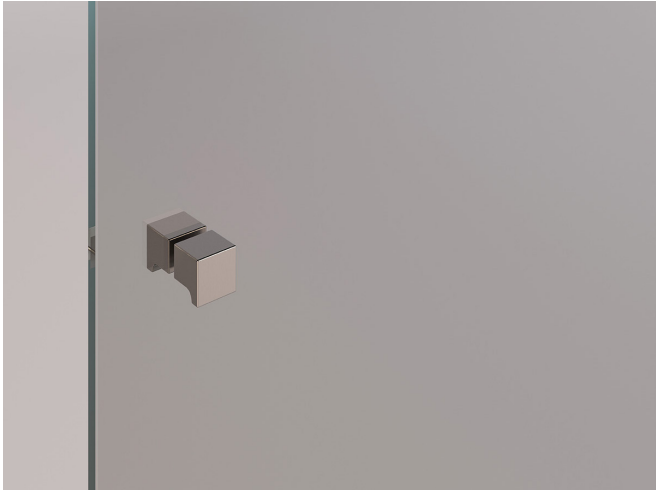

BOKART
GLASS

CLICK
Series

CLICK Series

The CLICK series enables the customization of the shower cabin to best fit your space. The hardware comes in various finishes aligned with modern bathroom design trends. In addition to the nine standard configurations, there is also the possibility of custom-made designs to fit your specific situation.

The CLICK series offers a wide selection of hardware finishes and the option to choose custom colors to match the look with other bathroom elements.

CLICK 01
Shower cabin in a niche with
pivot doors, wall-mounted.

CLICK 05
Shower cabin in a niche with
double pivot doors.

CLICK 06
Shower cabin in a niche with
double central pivot doors and
two fixed glass panels.

CLICK 07
Corner shower cabin with one door and one fixed glass panel.

CLICK 08
Corner shower cabin with two fixed glass panels and one door.

CLICK 09
Corner shower cabin with two fixed glass panels and double doors.

KNOBS AND PULL HANDLES

KNOB **SDK 300**

PULL HANDLE **SQ8X8**