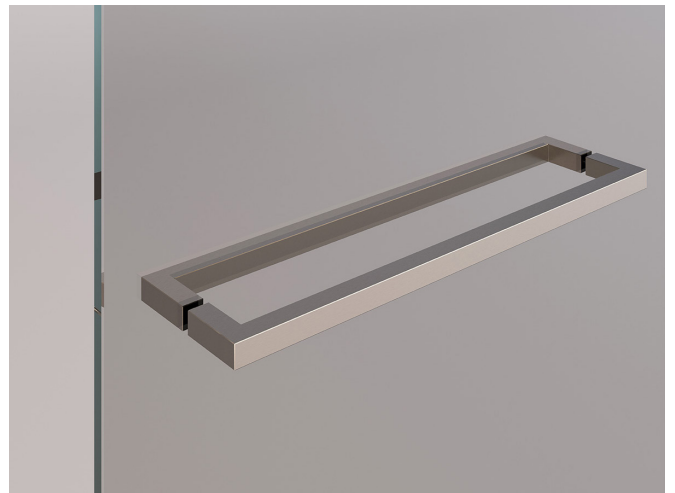

DOUBLESIDED TOWEL BARS

FINISHES