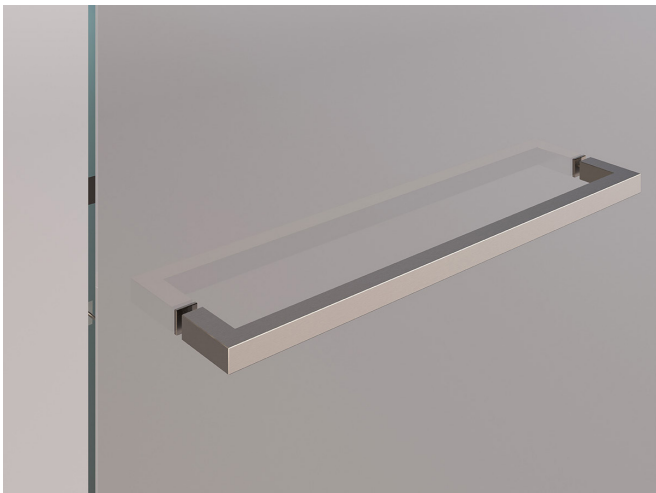

KNOBS AND PULL HANDLES

TOWEL BAR

FINISHES