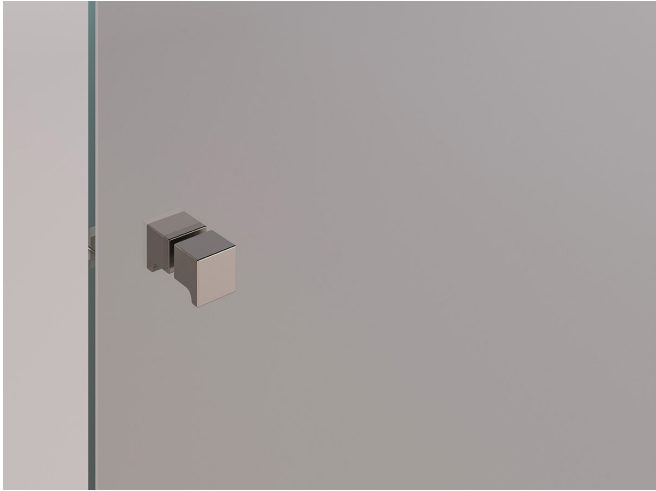

KNOBS AND PULL HANDLES

KNOB **SDK 300**