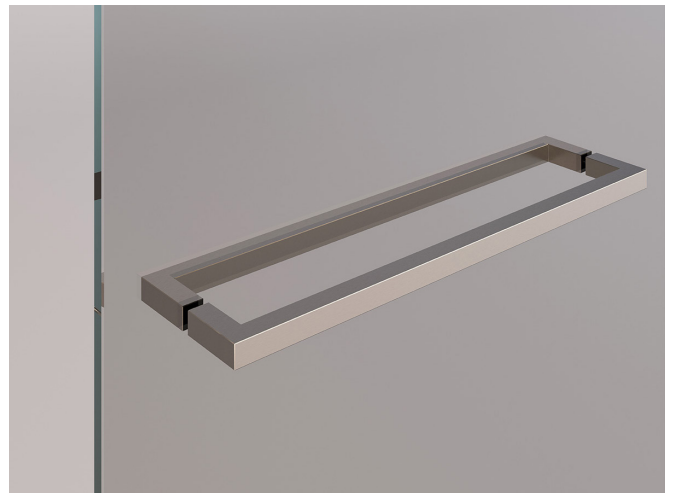

BOKART
GLASS

LIFT
Series

LIFT Series

The LIFT series is characterized by minimalist hardware designed to provide optimal sealing. Shower cabins are custom-made, allowing for the use of standard configurations or the creation of solutions that best suit your space's functionality.

Knob and pull handle is available in three standard surface finishes, with the option to choose custom colors to match the look with other bathroom elements.

LIFT 01
Shower cabin in a niche with
pivot doors, wall-mounted.

KNOBS AND PULL HANDLES

KNOB **SDK 300**

PULL HANDLE **SQ8X8**

TOWEL BAR

DOUBLE-SIDED TOWEL BAR

FINISHES

POLISHED
CHROME

SATIN CHROME

BLACK

GLASS

Decorative Glass

Our range of decorative glass for shower cabin installations includes laminated glass with dichroic film, transparent colored films, and metal meshes. With the right choice of glass, your bathroom transforms from a functional space into an oasis of unique aesthetics and ambiance. We exclusively use tempered glass. Check out the collections of Transparent Colored Glass and Metal Meshes.