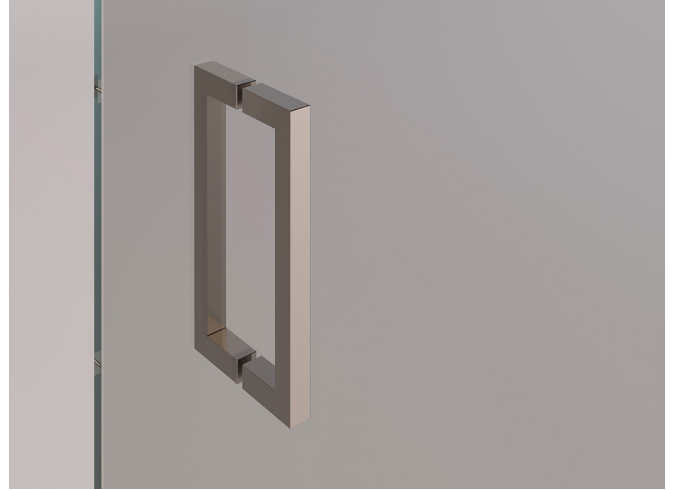

PULL HANDLE **SQ8X8**

FINISHES