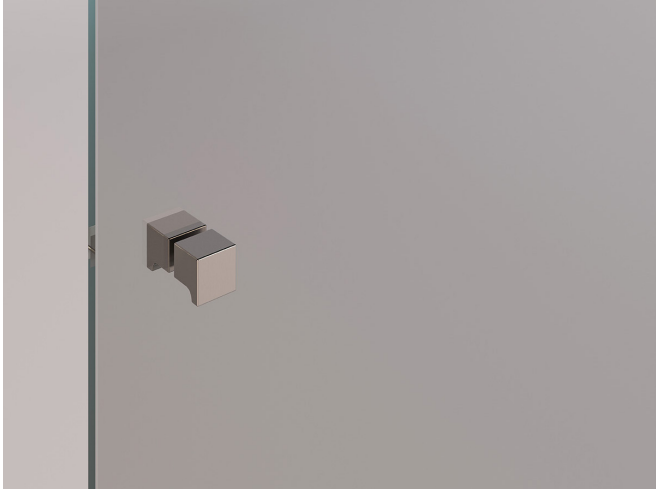

KNOBS AND PULL HANDLES

KNOB **SDK 300**