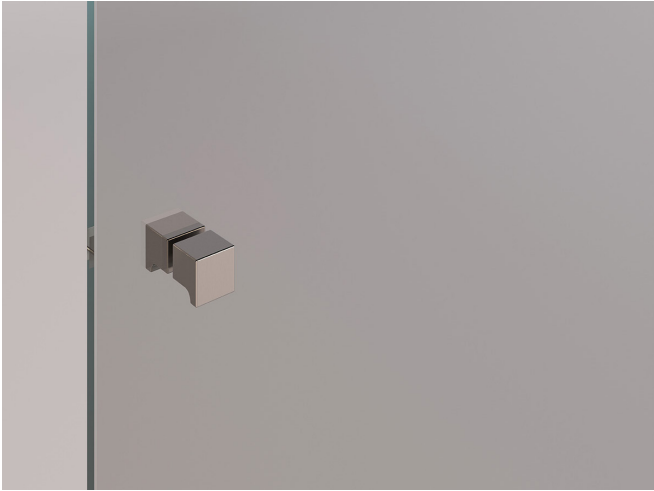

KNOBS AND PULL HANDLES

KNOB **SDK 300**