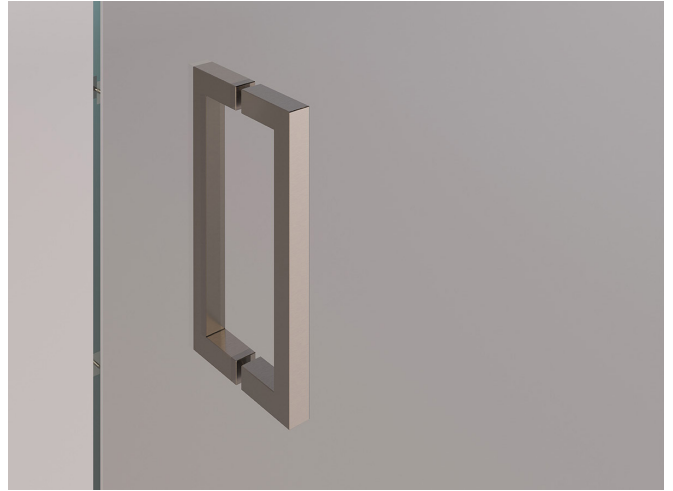

PULL HANDLE **SQ8X8**

FINISHES