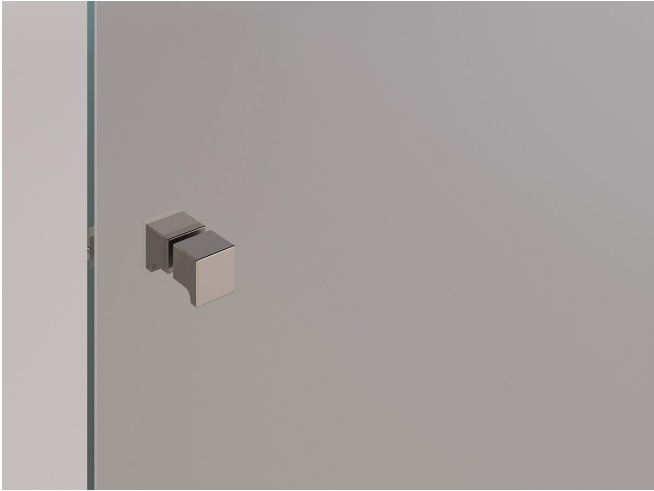

BOKART
GLASS

RAIL&ROLL
set

RAIL&ROLL set

A sliding system for shower cabins with visible minimalist hardware.

Sliding systems for shower cabin openings are practical as they save space in the bathroom.

The hardware is available in three standard surface finishes and offers the option to choose custom colors to match the look with other bathroom elements.

RAIL&ROLL 01
Straight sliding shower cabin
with one door and one fixed
glass panel.

RAIL&ROLL 02
Corner sliding shower cabin with
one door and two fixed glass
panels.

RAIL&ROLL 03
Freestanding sliding shower cabin with one door and three fixed glass panels.

RAIL&ROLL 04
Corner sliding shower cabin with two doors and two fixed glass panels.

KNOBS AND PULL HANDLES

KNOB **SDK 300**

PULL HANDLE **SQ8X8**

FINISHES

POLISHED
CHROME

SATIN CHROME

BLACK

GLASS

Decorative Glass

Our range of decorative glass for shower cabin installations includes laminated glass with dichroic film, transparent colored films, and metal meshes. With the right choice of glass, your bathroom transforms from a functional space into an oasis of unique aesthetics and ambiance. We exclusively use tempered glass. Check out the collections of Transparent Colored Glass and Metal Meshes.