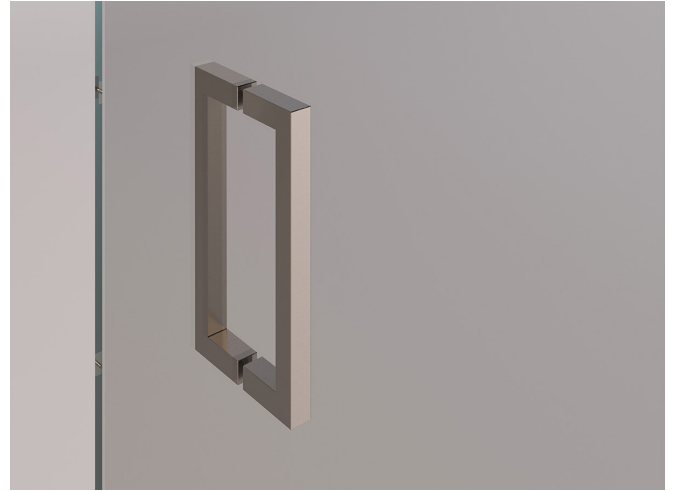

BOKART
GLASS

RAIL&ROLL
set

RAIL&ROLL set

A sliding system for shower cabins with visible minimalist hardware.

Sliding systems for shower cabin openings are practical as they save space in the bathroom.

The hardware is available in three standard surface finishes and offers the option to choose custom colors to match the look with other bathroom elements.

RAIL&ROLL 01
Straight sliding shower cabin
with one door and one fixed
glass panel.

RAIL&ROLL 02
Corner sliding shower cabin with
one door and two fixed glass
panels.

RAIL&ROLL 03
Freestanding sliding shower cabin with one door and three fixed glass panels.

RAIL&ROLL 04
Corner sliding shower cabin with two doors and two fixed glass panels.

KNOBS AND PULL HANDLES

KNOB **SDK 300**

PULL HANDLE **SQ8X8**

FINISHES

POLISHED
CHROME

SATIN CHROME

BLACK

GLASS

Decorative Glass

Our range of decorative glass for shower cabin installations includes laminated glass with dichroic film, transparent colored films, and metal meshes. With the right choice of glass, your bathroom transforms from a functional space into an oasis of unique aesthetics and ambiance. We exclusively use tempered glass. Check out the collections of Transparent Colored Glass and Metal Meshes.