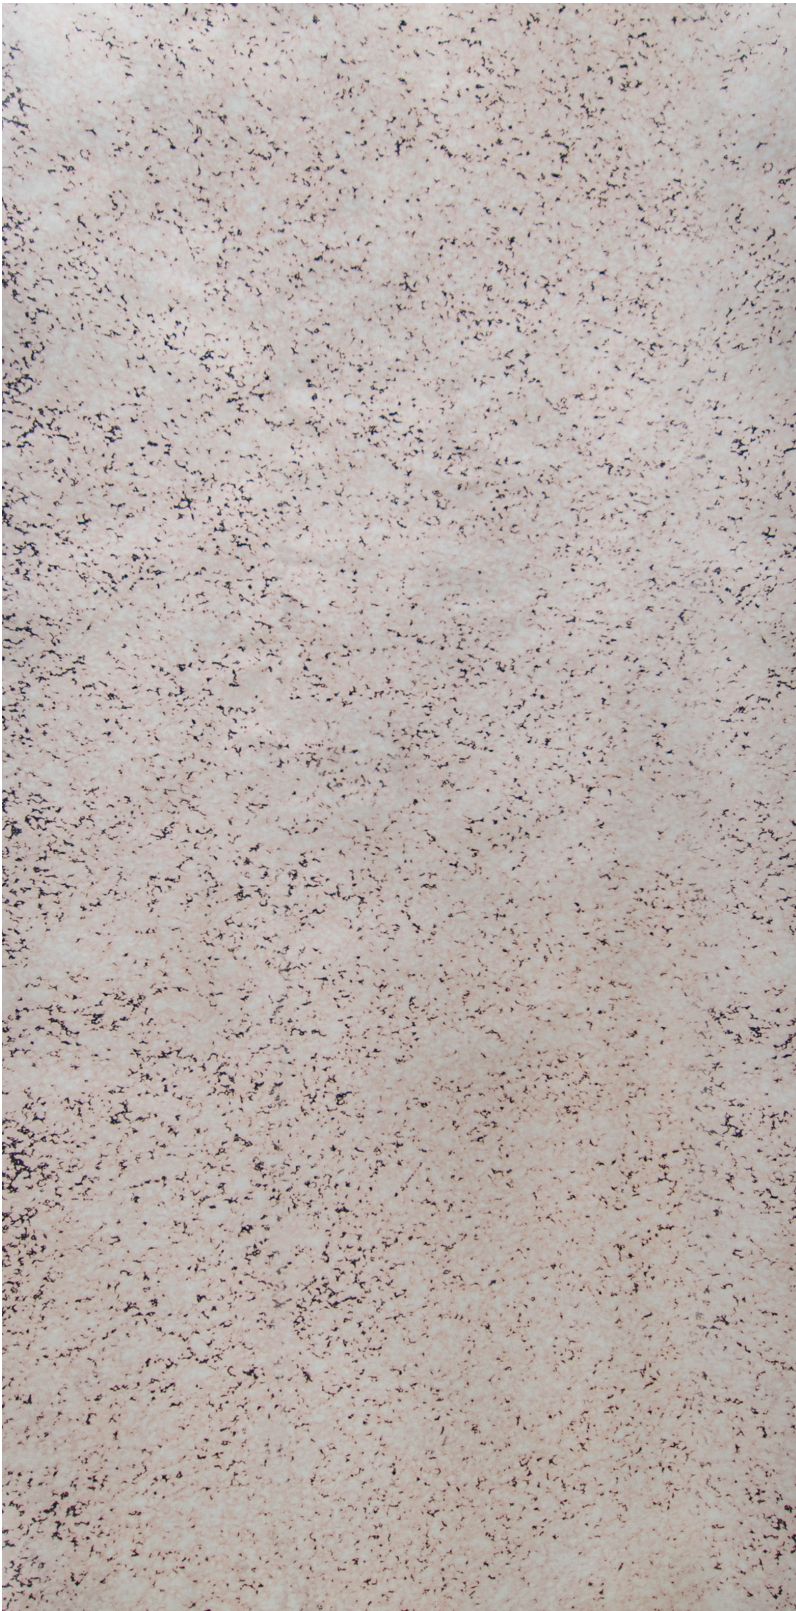

Silver Bubbles Pastel Pink

REMARK: The example shown is illustrative. Due to the manual production method, each piece is unique..

dim. 3000 x 1500 mm