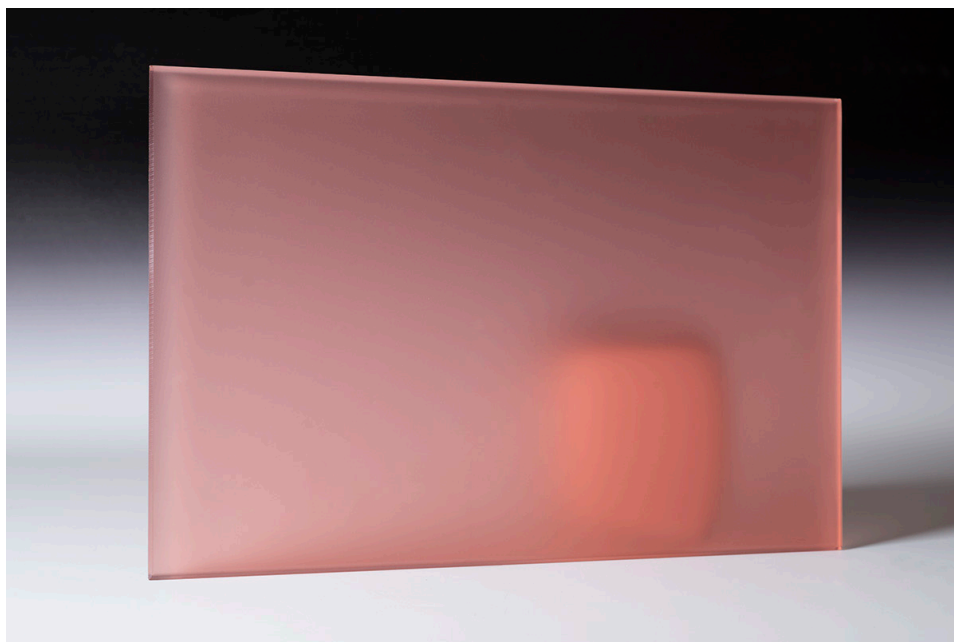

Pink Frosted Glass

In our Color Transparent Glass, Color Laminated Satinato, and Color Laminated Mirrors collections, you can find over 300 different colors and shades. This broad selection allows you to choose hues that will perfectly complement the desired interior design for your project. These materials are known for their durability and UV resistance, making them ideal for use in public spaces like offices, schools, or kindergartens, where the right color choice can greatly impact the atmosphere of the space.

max. dimensions: 3000 x 1200 mm

thickness: 8, 10, 12, 16, 20 mm

safety treatment: laminated, tempered and laminated

processing options: drilling holes, cnc cutouts, shaping

applications: balustrade, doors, dividers, partitions