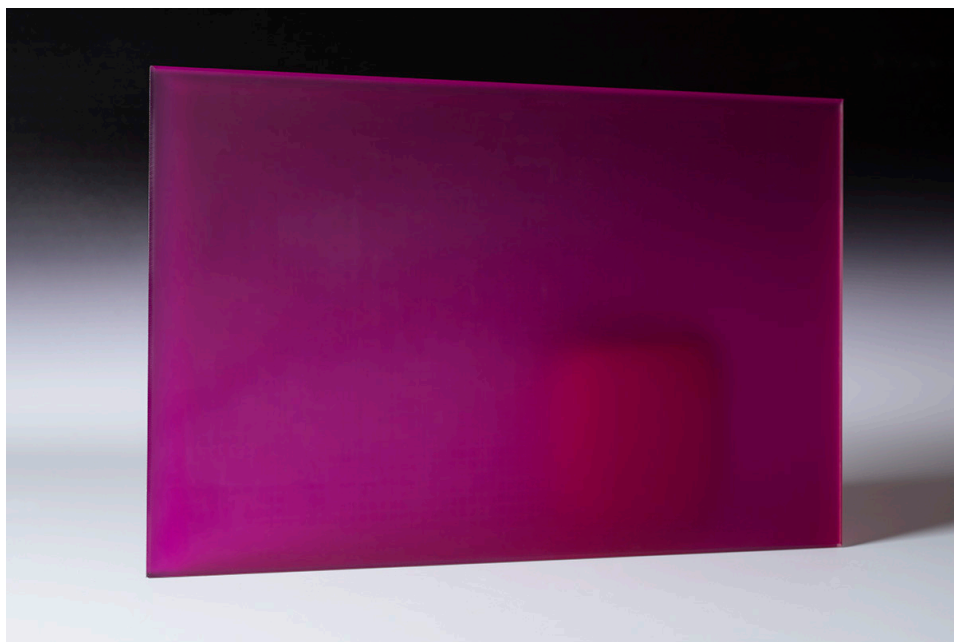

## Magenta Frosted Glass

In our Color Transparent Glass, Color Laminated Satinato, and Color Laminated Mirrors collections, you can find over 300 different colors and shades. This broad selection allows you to choose hues that will perfectly complement the desired interior design for your project. These materials are known for their durability and UV resistance, making them ideal for use in public spaces like offices, schools, or kindergartens, where the right color choice can greatly impact the atmosphere of the space.

max. dimensions: 3000 x 1200 mm

---

thickness: 8, 10, 12, 16, 20 mm

---

safety treatment: laminated, tempered and laminated

---

processing options: drilling holes, cnc cutouts, shaping

---