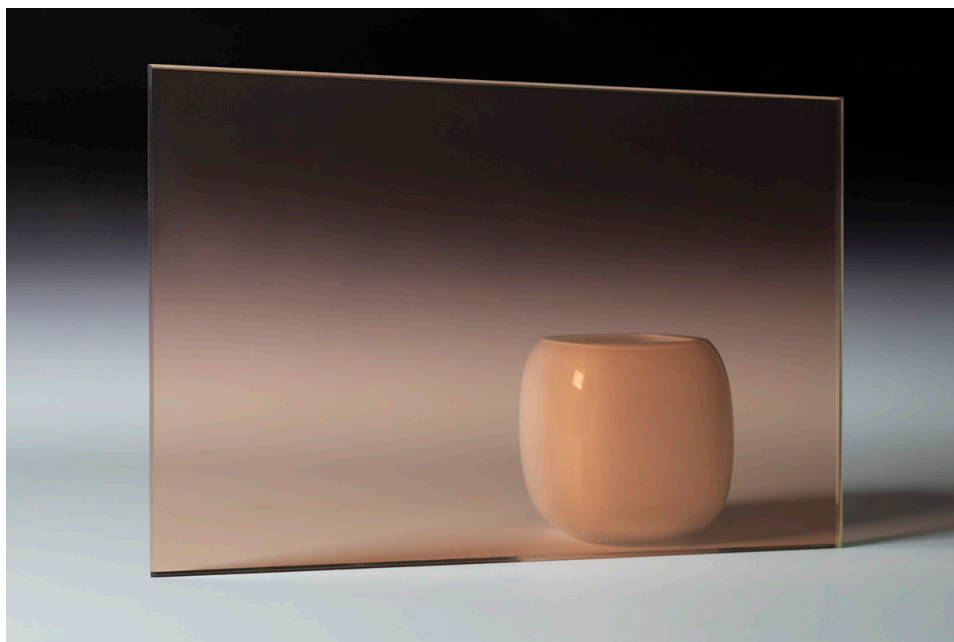

## Peach

In our Color Transparent Glass, Color Laminated Satinato, and Color Laminated Mirrors collections, you can find over 300 different colors and shades. This broad selection allows you to choose hues that will perfectly complement the desired interior design for your project. These materials are known for their durability and UV resistance, making them ideal for use in public spaces like offices, schools, or kindergartens, where the right color choice can greatly impact the atmosphere of the space.