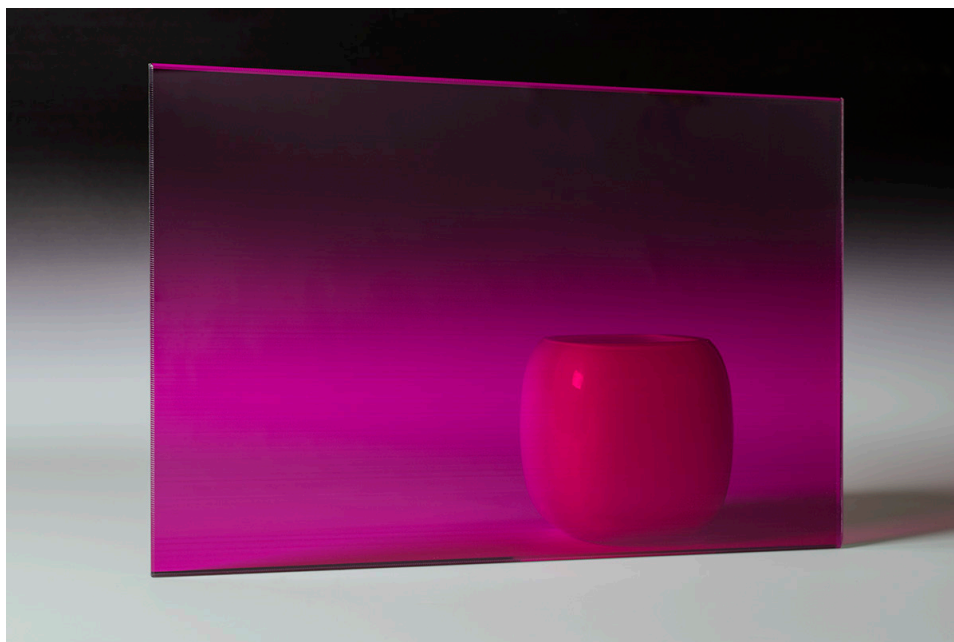

Magenta

In our Color Transparent Glass, Color Laminated Satinato, and Color Laminated Mirrors collections, you can find over 300 different colors and shades. This broad selection allows you to choose hues that will perfectly complement the desired interior design for your project. These materials are known for their durability and UV resistance, making them ideal for use in public spaces like offices, schools, or kindergartens, where the right color choice can greatly impact the atmosphere of the space.

max. dimensions: 3000 x 1200 mm

thickness: 8, 10, 12, 16, 20 mm

safety treatment: laminated, tempered and laminated

processing options: drilling holes, cnc cutouts, shaping

applications: balustrade, doors, dividers, partitions